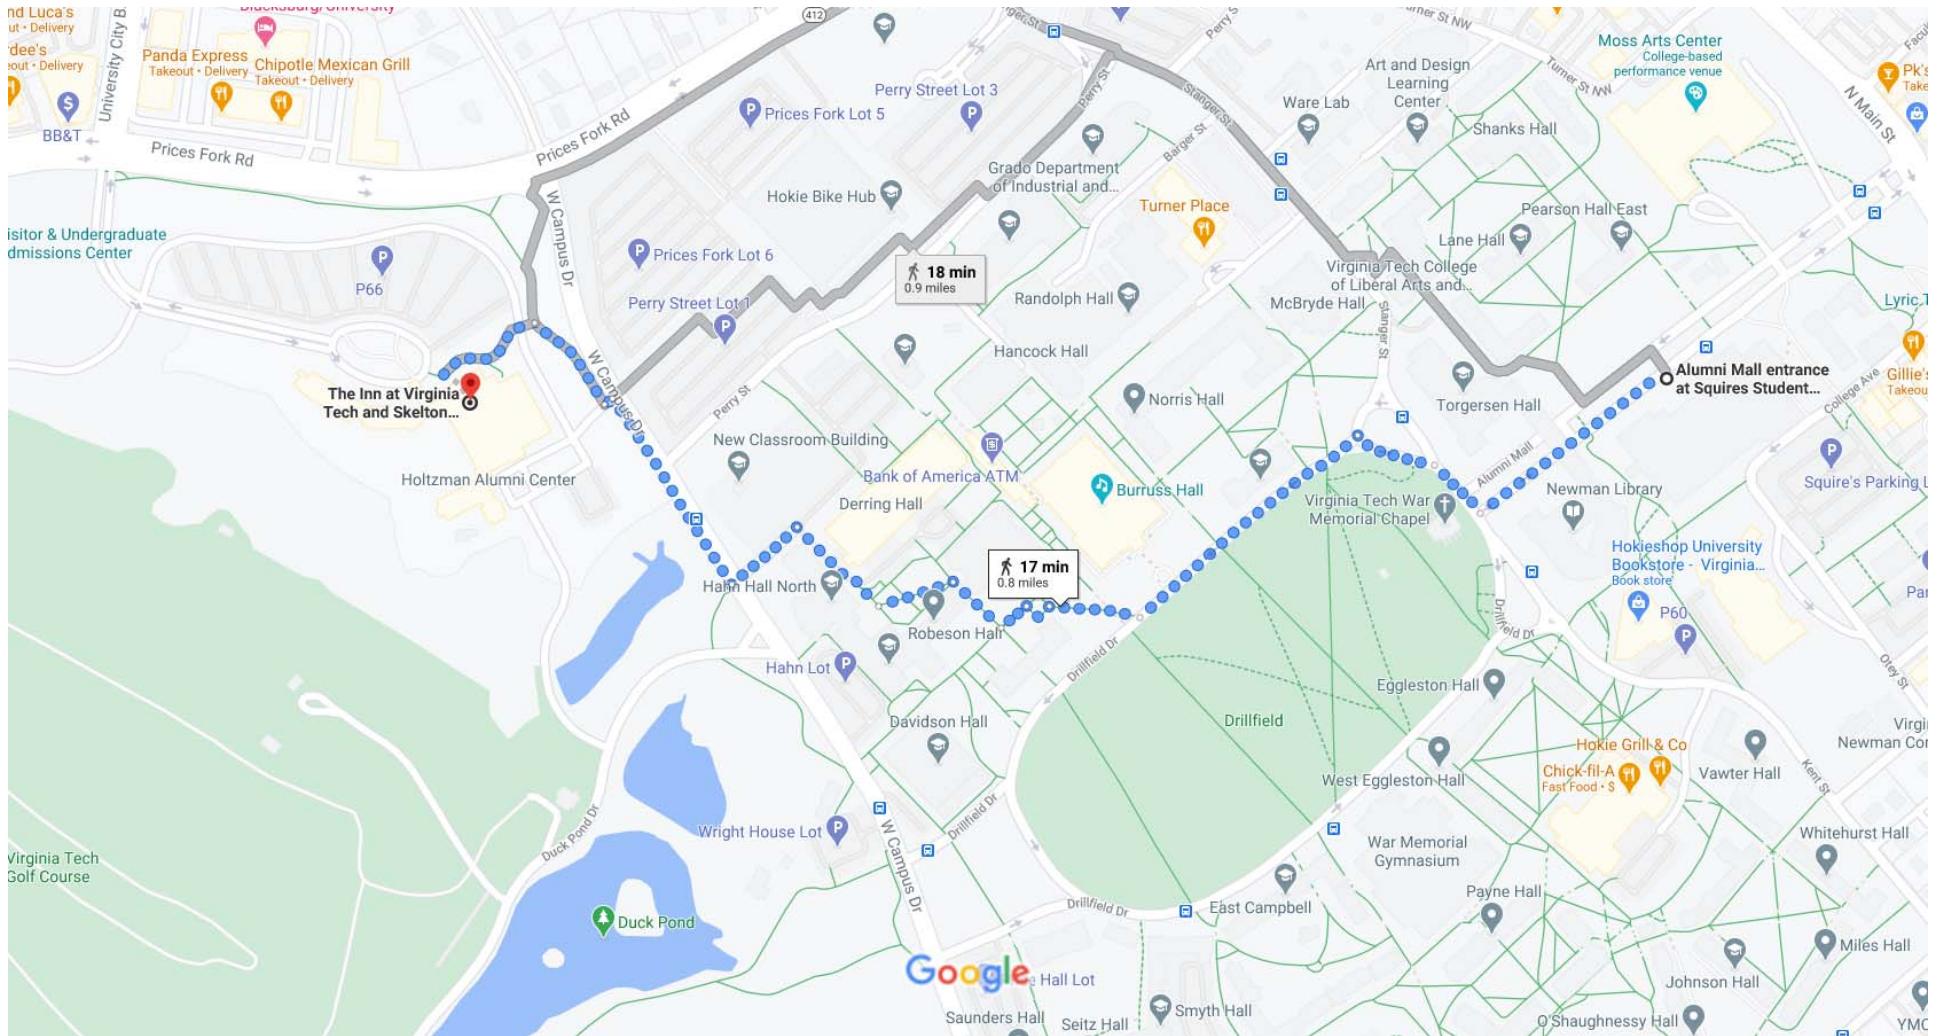

Alumni Mall entrance at Squires Student Center, Blacksburg, VA, Blacksburg, VA 24061 Walk 0.8 mile, 17 min to The Inn at Virginia Tech and Skelton Conference Center

Map data ©2020 Google 200 ft

 Use caution—walking directions may not always reflect real-world conditions

## Alumni Mall entrance at Squires Student Center, Blacksburg, VA

Blacksburg, VA 24061

- ↑ 1. Head southwest on Alumni Mall toward Drillfield Dr  
0.1 mi
- ↘ 2. Turn right onto Drillfield Dr  
180 ft
- ↙ 3. Slight left to stay on Drillfield Dr  
230 ft
- ↙ 4. Turn left to stay on Drillfield Dr  
0.1 mi
- ↘ 5. Turn right  
249 ft
- ↙ 6. Slight left  
85 ft
- ↙ 7. Turn left  
92 ft
- ↘ 8. Turn right  
180 ft
- ↙ 9. Turn left  
213 ft
- ↘ 10. Turn right toward W Campus Dr  
312 ft
- ↙ 11. Turn left toward W Campus Dr  
223 ft
- ↘ 12. Turn right onto W Campus Dr  
0.1 mi
- ↙ 13. Turn left  
39 ft
- ↘ 14. Turn right  
299 ft
- ↙ 15. Turn left  
 Destination will be on the left  
308 ft

## The Inn at Virginia Tech and Skelton Conference Center

901 Prices Fork Rd, Blacksburg, VA 24061

These directions are for planning purposes only. You may find that construction projects, traffic, weather, or other events may cause conditions to differ from the map results, and you should plan your route accordingly. You must obey all signs or notices regarding your route.